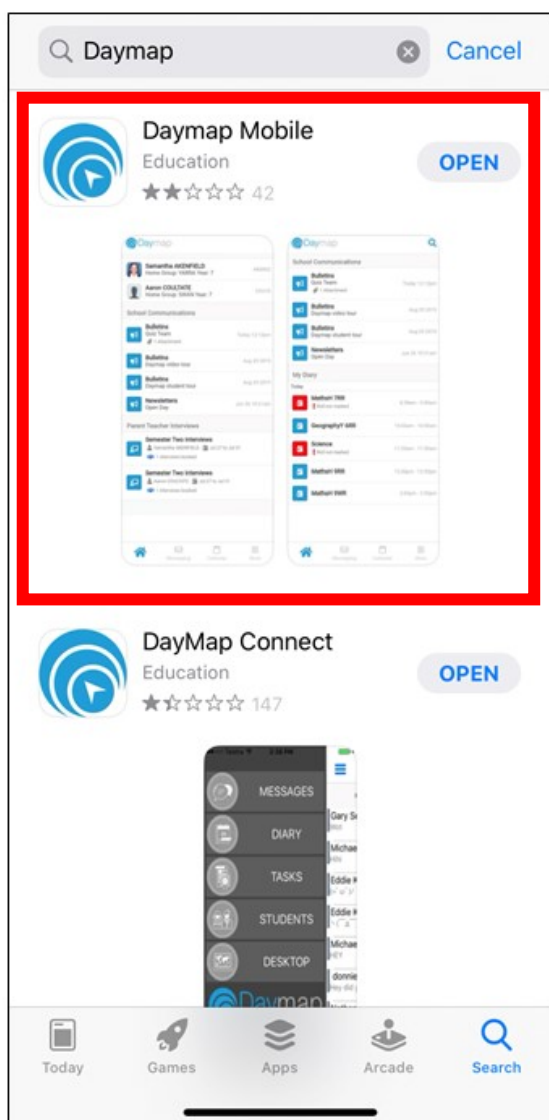

Upcoming Events

You have no upcoming events

Daymap Mobile is an app developed for use on Android and iOS devices. For the best Daymap Mobile experience, scan the QR Code below with your device's camera and follow the link to open the Daymap Mobile app on your device.

If you wish to continue to the mobile site on your current device, click the button below.

Continue

Scan QR code to download Daymap app

Continue to Daymap Parent Portal mobile site

You can also search for 'Daymap' in your relevant app store. Download the 'Daymap Mobile' app.

When you open the app, you will be taken to the Daymap Portal login page.