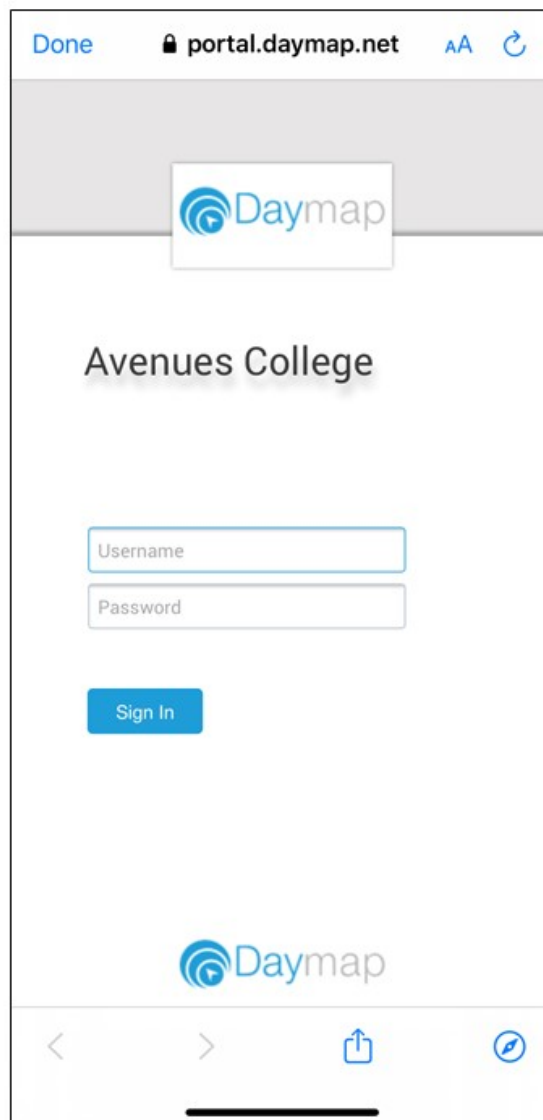

Upcoming Events

You have no upcoming events

Daymap Mobile is an app developed for use on Android and iOS devices. For the best Daymap Mobile experience, scan the QR Code below with your device's camera and follow the link to open the Daymap Mobile app on your device.

If you wish to continue to the mobile site on your current device, click the button below.

Continue

Scan QR code to download Daymap app

Continue to Daymap Parent Portal mobile site

You can also search for 'Daymap' in your relevant app store. Download the 'Daymap Mobile' app.

When you open the app, you will be taken to the Daymap Portal login page.